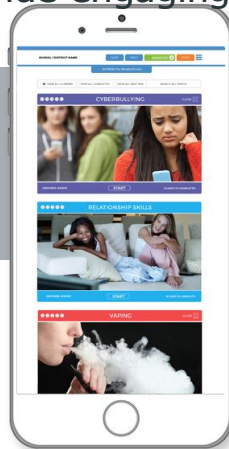

Social and emotional learning for your child and great tips for you!

Educators and parents are becoming increasingly aware of the need for social and emotional learning (SEL) in schools. That is why we are implementing a year-long curriculum designed to help all students develop a range of key life-skills.

2 reasons why we are excited about Suite360:

- ★ **Website + App** enables access on all devices. Go to the URL below or download the Suite360 App from iTunes or Google Play Store
 - **YOUR SCHOOL APP CODE IS: chelan**
- ★ **Multimedia lessons** provide engaging learning experiences.

Go to the URL listed below, and click "Sign Up" then enter the School Activation code "chelan"

- Self-Awareness
- Self-management
- Social awareness
- Relationship Skills
- Responsible decision-making
- Emotional health
- Safety
- And many more...